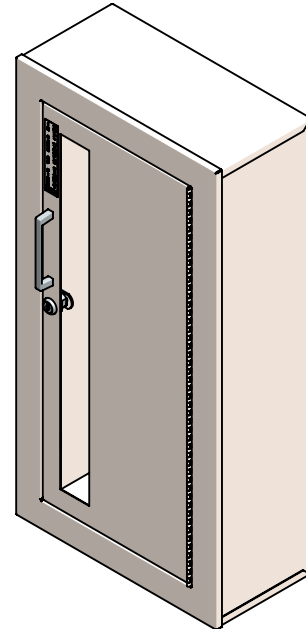

Architectural Series, Fire Protection Cabinet, Cosmopolitan - C1033W17
FE CABINET, COSMOPOLITAN, SURF MT, VERT DUO SAFTLOK, CLR TEMP, ALL SS#4, 10 TUB

SPECIFICATIONS:

Tube Material: 20 gauge stainless steel

Trim Material & Style: 20 gauge stainless steel, surface mount square edge

Door Material & Style: 20 gauge stainless steel, vertical duo

Glazing: 1/8" clear tempered glass (8-1/2" x 22-3/4")

Finish: Satin door, trim, and tub

Hinge: Continuous hinge opens door 180 degrees, 20 gauge stainless steel

Hardware: Zinc plated pull handle, Saf-T-Lok™, glass clips & screws

Fire Rating: Not rated

ADA Compliant: Not compliant

Compatible Extinguisher: Cosmic 2.5lb. - 10lb., Galaxy 2.5lb - 10lb., Mercury 2.5lb. - 5lb., Sentinel 5lb.

MODEL # BREAKDOWN:

C — Product Line: Fire protection, cabinet

— Tub Material: SS

10 — Tub Size: 13-11/16" x 27-3/16" x 6-1/2"

3 — Tub, Trim, and Door Material: SS, satin finish

3 — Trim Style: Surface mount square edge