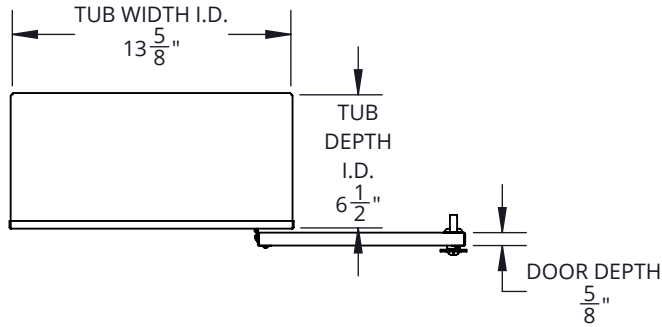

Architectural Series, Fire Protection Cabinet, Cosmopolitan - C1033W17
FE CABINET, COSMOPOLITAN, SURF MT, VERT DUO SAFTLOK, CLR TEMP, ALL SS#4, 10 TUB

SPECIFICATIONS:

Tube Material: 20 gauge stainless steel

Trim Material & Style: 20 gauge stainless steel, surface mount square edge

Door Material & Style: 20 gauge stainless steel, vertical duo

Glazing: 1/8" clear tempered glass (8-1/2" x 22-3/4")

Finish: Satin door, trim, and tub

MODEL # BREAKDOWN:

C — Product Line: Fire protection, cabinet

— Tub Material: SS

10 — Tub Size: 13-11/16" x 27-3/16" x 6-1/2"

3 — Tub, Trim, and Door Material: SS, satin finish

3 — Trim Style: Surface mount square edge