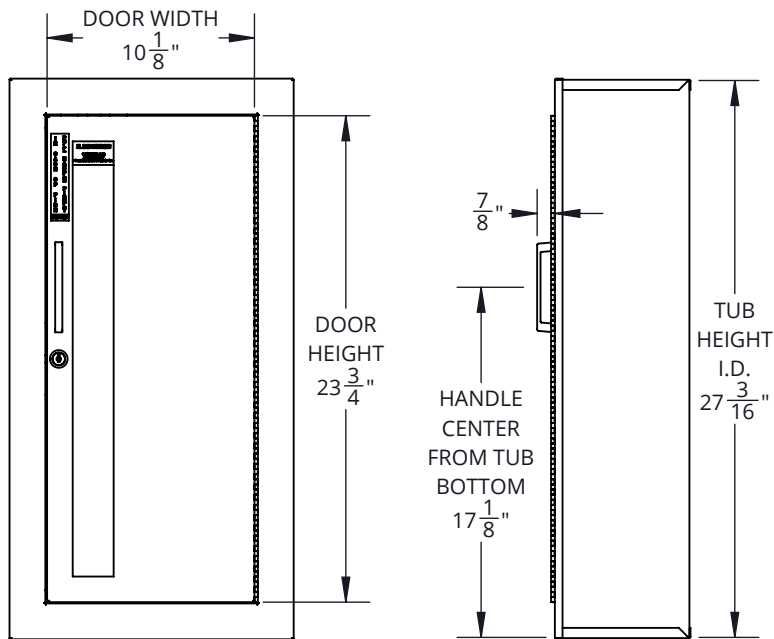

Architectural Series, Fire Protection Cabinet, Cosmopolitan - C1033W17
FE CABINET, COSMOPOLITAN, SURF MT, VERT DUO SAFTLOK, CLR TEMP, ALL SS#4, 10 TUB

SPECIFICATIONS:

Tube Material: 20 gauge stainless steel

Trim Material & Style: 20 gauge stainless steel, surface mount square edge

Door Material & Style: 20 gauge stainless steel, vertical duo

Glazing: 1/8" clear tempered glass (8-1/2" x 22-3/4")

Finish: Satin door, trim, and tub

MODEL # BREAKDOWN:

C — Product Line: Fire protection, cabinet

— Tub Material: SS

10 — Tub Size: 13-11/16" x 27-3/16" x 6-1/2"

3 — Tub, Trim, and Door Material: SS, satin finish

3 — Trim Style: Surface mount square edge