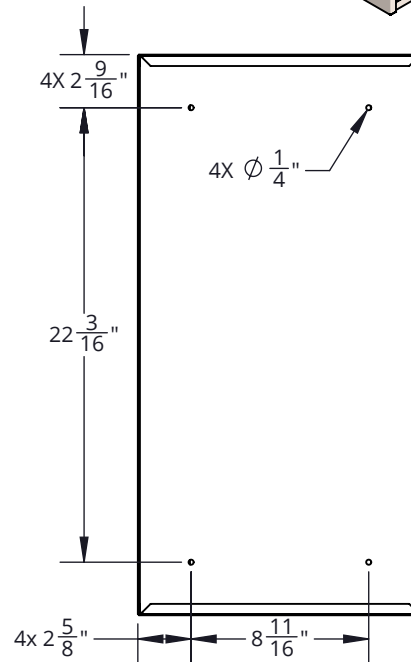

Architectural Series, Fire Protection Cabinet, Cosmopolitan - C1033W17
FE CABINET, COSMOPOLITAN, SURF MT, VERT DUO SAFTLOK, CLR TEMP, ALL SS#4, 10 TUB

SPECIFICATIONS:

Tube Material: 20 gauge stainless steel

Trim Material & Style: 20 gauge stainless steel, surface mount square edge

Door Material & Style: 20 gauge stainless steel, vertical duo

Glazing: 1/8" clear tempered glass (8-1/2" x 22-3/4")

Finish: Satin door, trim, and tub

MODEL # BREAKDOWN:

C — Product Line: Fire protection, cabinet

— Tub Material: SS

10 — Tub Size: 13-11/16" x 27-3/16" x 6-1/2"

3 — Tub, Trim, and Door Material: SS, satin finish

3 — Trim Style: Surface mount square edge