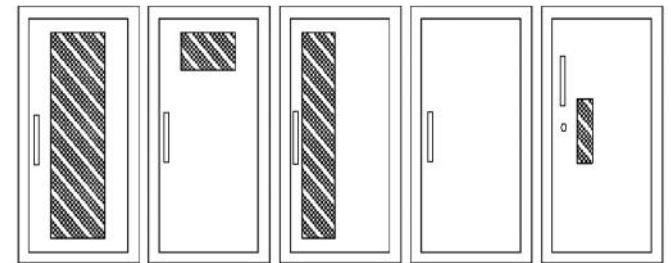

TRIM & DOOR MATERIAL & SERIES			TUB I.D. in Inches			FRAME O.D.		WALL OPENING			ACCOMODATES FOLLOWING EXTINGUISHERS
QTY	STEEL	STYLE	A	B	C	E	F	W	H	D	
	1029	Surface Mount	13 11/16	27 3/16	6 1/2	13 7/8	27 3/8	--	--	--	Cosmic 2-1/2, 5, 6 and 10, Galaxy 2-1/2, 5-1/2 and 10, Sentinel 5, Mercury 2-1/2 and 5.

ADA Cabinet Mounting Height: Standard Pull on G, E, W, L22 and B Door Styles with Saf-T-Lok are 3 5/8" Higher than Door Center, so Allow for that When Mounting Cabinet.
Standard Pull with No Lock or Flush Pull are Centered on Door.

F - Full glass with pull handle
G - Full glass with pull handle and Saf-T-Lok (not shown)

D - Horizontal duo panel with pull handle
E - Horizontal duo panel with pull handle and Saf-T-Lok (not shown)

V - Vertical duo panel with pull handle
W - Vertical duo panel with pull handle and Saf-T-Lok (not shown)

S21 - Solid with pull handle
L22 - Solid with pull handle and Saf-T-Lok (not shown)
L24 - Solid with cylinder key lock and no handle (not shown)

B - Solid with pull handle, view window and Saf-T-Lok