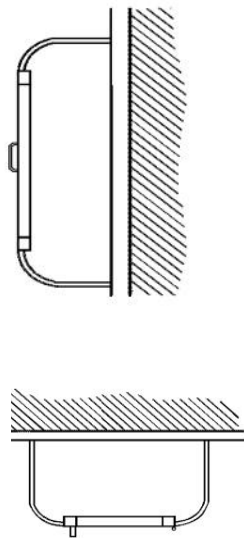

TRIM & DOOR MATERIAL & SERIES			TUB I.D. in Inches			FRAME O.D.		WALL OPENING			ACCOMODATES FOLLOWING EXTINGUISHERS
QTY	STEEL	STYLE	A	B	C	E	F	W	H	D	
	1029	Surface Mount	13 11/16	27 3/16	6 1/2	13 7/8	27 3/8	--	--	--	Cosmic 2-1/2, 5, 6 and 10, Galaxy 2-1/2, 5-1/2 and 10, Sentinel 5, Mercury 2-1/2 and 5.

ADA Cabinet Mounting Height: Standard Pull on G, E, W, L22 and B Door Styles with Saf-T-Lok are 3 5/8" Higher than Door Center, so Allow for that When Mounting Cabinet.
Standard Pull with No Lock or Flush Pull are Centered on Door.

F - Full glass with pull handle
G - Full glass with pull handle and Saf-T-Lok (not shown)

D - Horizontal duo panel with pull handle
E - Horizontal duo panel with pull handle and Saf-T-Lok (not shown)

V - Vertical duo panel with pull handle
W - Vertical duo panel with pull handle and Saf-T-Lok (not shown)

S21 - Solid with pull handle
L22 - Solid with pull handle and Saf-T-Lok (not shown)
L24 - Solid with cylinder key lock and no handle (not shown)

B - Solid with pull handle, view window and Saf-T-Lok