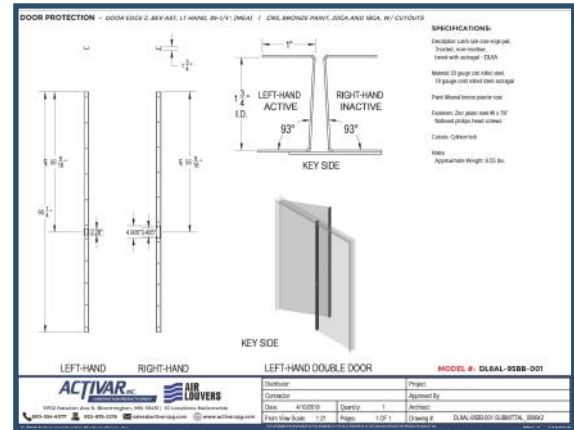

Guide to New Air Louvers Door Edge Part Numbers

Air Louvers has expanded our line of Door Edges and made some changes to our process for easier and more accurate ordering!

- Air Louvers and Hiawatha lines of door edges have been combined under the Air Louvers brand.
- New [Updated Submittals](#) with step-by-step selection process result in more accurate orders.
- We can now generate an exact drawing for customer approval, in minutes.

New Part Number	Previous Air Louvers	Previous Hiawatha
DL9	ME90	
DL3A/DL2A	MEA5	
DL3A/DL2A	MEADE5	
DL4	ME5	DES-5C
DL4	MEDE5	
DL5	ME905	DES-3C
DL5A	MEA905	
DL7	MEDE	
DL7A	MEADE	
DL8	ME	
DL8A	MEA	
DL9A	MEA90	
DLJ4		DE-5CJ
DLJ5		DE-3CJ
DLJT4		DE-2AJ
DLJT5		DE-1AJ
DLM4		DE-5C
DLM5		DE-3C
DLMT4		DE-2A
DLMT5		DE-1A
DLT4		DES-2A
DLT5		DES-1A

All New Exact Drawings

ME90 is Now DL9

Two Manufacturing Locations: Bloomington Minnesota & Commerce California
8 Warehouse Locations: Lancaster PA, Atlanta GA, Ft Myers FL, Dallas TX, Seattle WA, Omaha NE, Fargo ND, Chicago IL
800-554-6077 sales@activarcpg.com www.activarcpg.com 4/12/2018