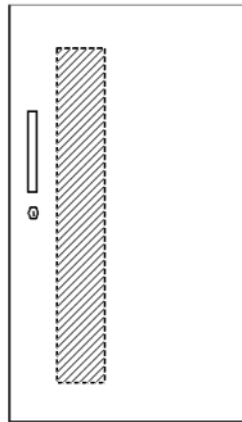

# EMBASSY CABINET DOOR STYLES

V - Vertical Duo with Concealed Pull in Door

W - Vertical Duo with SAF-T-LOK & Pull Handle

S21 - Solid with Concealed Pull in Door

L22 - Solid with SAF-T-LOK & Pull Handle

L24 - Solid Door with Cam Lock & Concealed Pull

**Note: If lock option is selected, lock is centered vertically on door, and the center of the handle will be 3-5/8" above the lock in most cases.**

**Please allow for this when positioning cabinet for installation.**